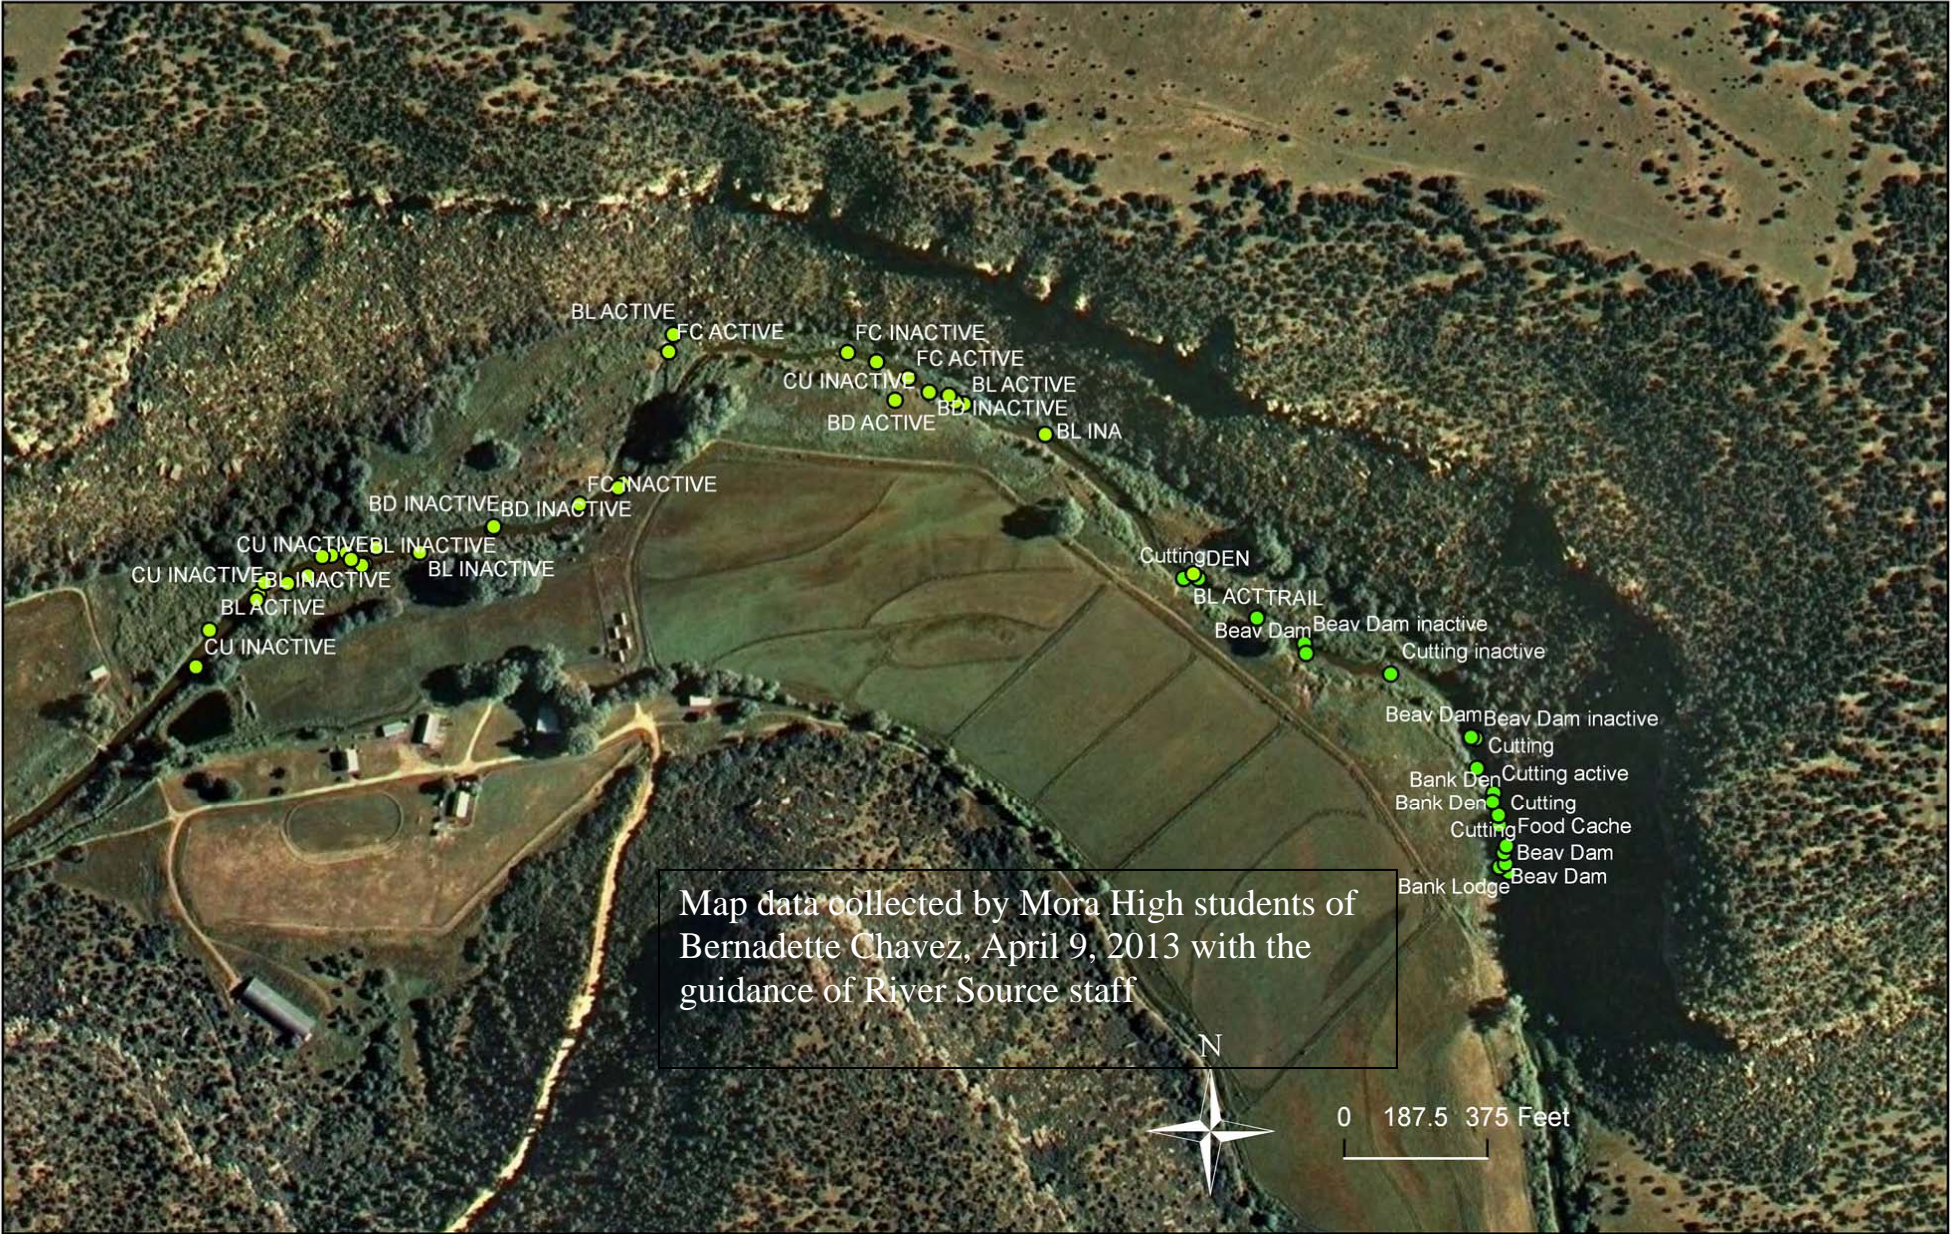

Rio Mora National Wildlife Refuge (By Ranch House) - Beaver Habitat Signs

Rio Mora National Wildlife Refuge (By Loma Pardo) - Beaver Habitat Signs